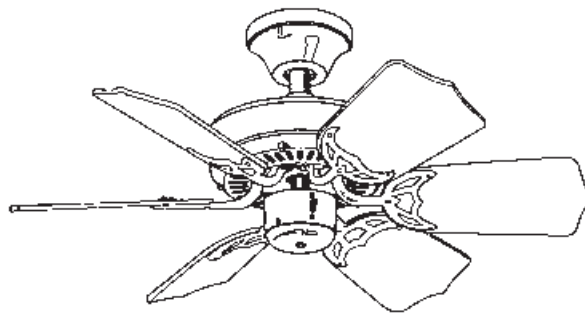

White

30" 6 Blade ATRIUM

- 14° blade pitch for maximum air movement
- 3 speed reversible for year round comfort
- 6 reversible white/bleached oak wood blades
- Tri-mount adaptable
- Light kit adaptable
- 5 year limited warranty