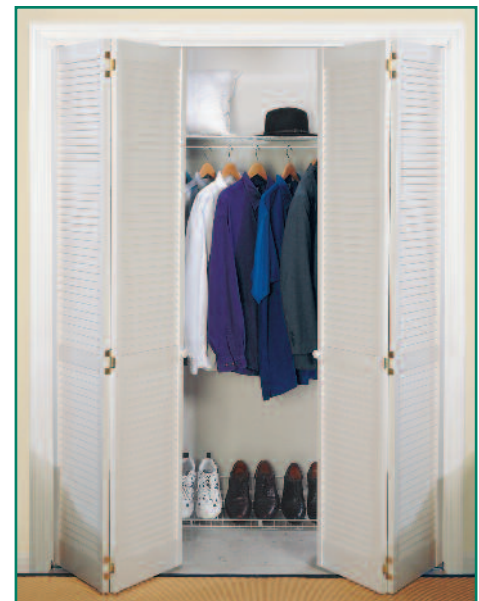

6/8 INTERIOR BIFOLDS

	FULL LOUVER STAIN GRADE	LOUVER / RAISED PANEL STAIN GRADE	FLUSH BIRCH
2 Door Units			
1/6 x 6/8	X	X	X
1/8 x 6/8	X	N/A	N/A
2/0 x 6/8	X	X	X
2/4 x 6/8	X	X	X
2/6 x 6/8	X	X	X
2/8 x 6/8	X	X	X
3/0 x 6/8	X	X	X
4 Door Units			
3/0 x 6/8	N/A	N/A	X
4/0 x 6/8	X	X	X
5/0 x 6/8	X	X	X
6/0 x 6/8	X	X	X

N/A denotes not in stock at our branch however, this product may be available special order. Please call for pricing and availability.

6/8 PRE-FINISHED WHITE BIFOLDS

	PRE-FINISHED PAINTED WHITE LOUVER/LOUVER
1/6 x 6/8	X
2/0 x 6/8	X
2/4 x 6/8	X
2/6 x 6/8	X
2/8 x 6/8	X
3/0 x 6/8	X
4/0 x 6/8	X
5/0 x 6/8	X
6/0 x 6/8	X

6/8 MAHOGANY BIFOLDS

	MAHOGANY LOUVER LOUVER
2/0 x 6/8	X
2/6 x 6/8	X
2/8 x 6/8	X
3/0 x 6/8	X